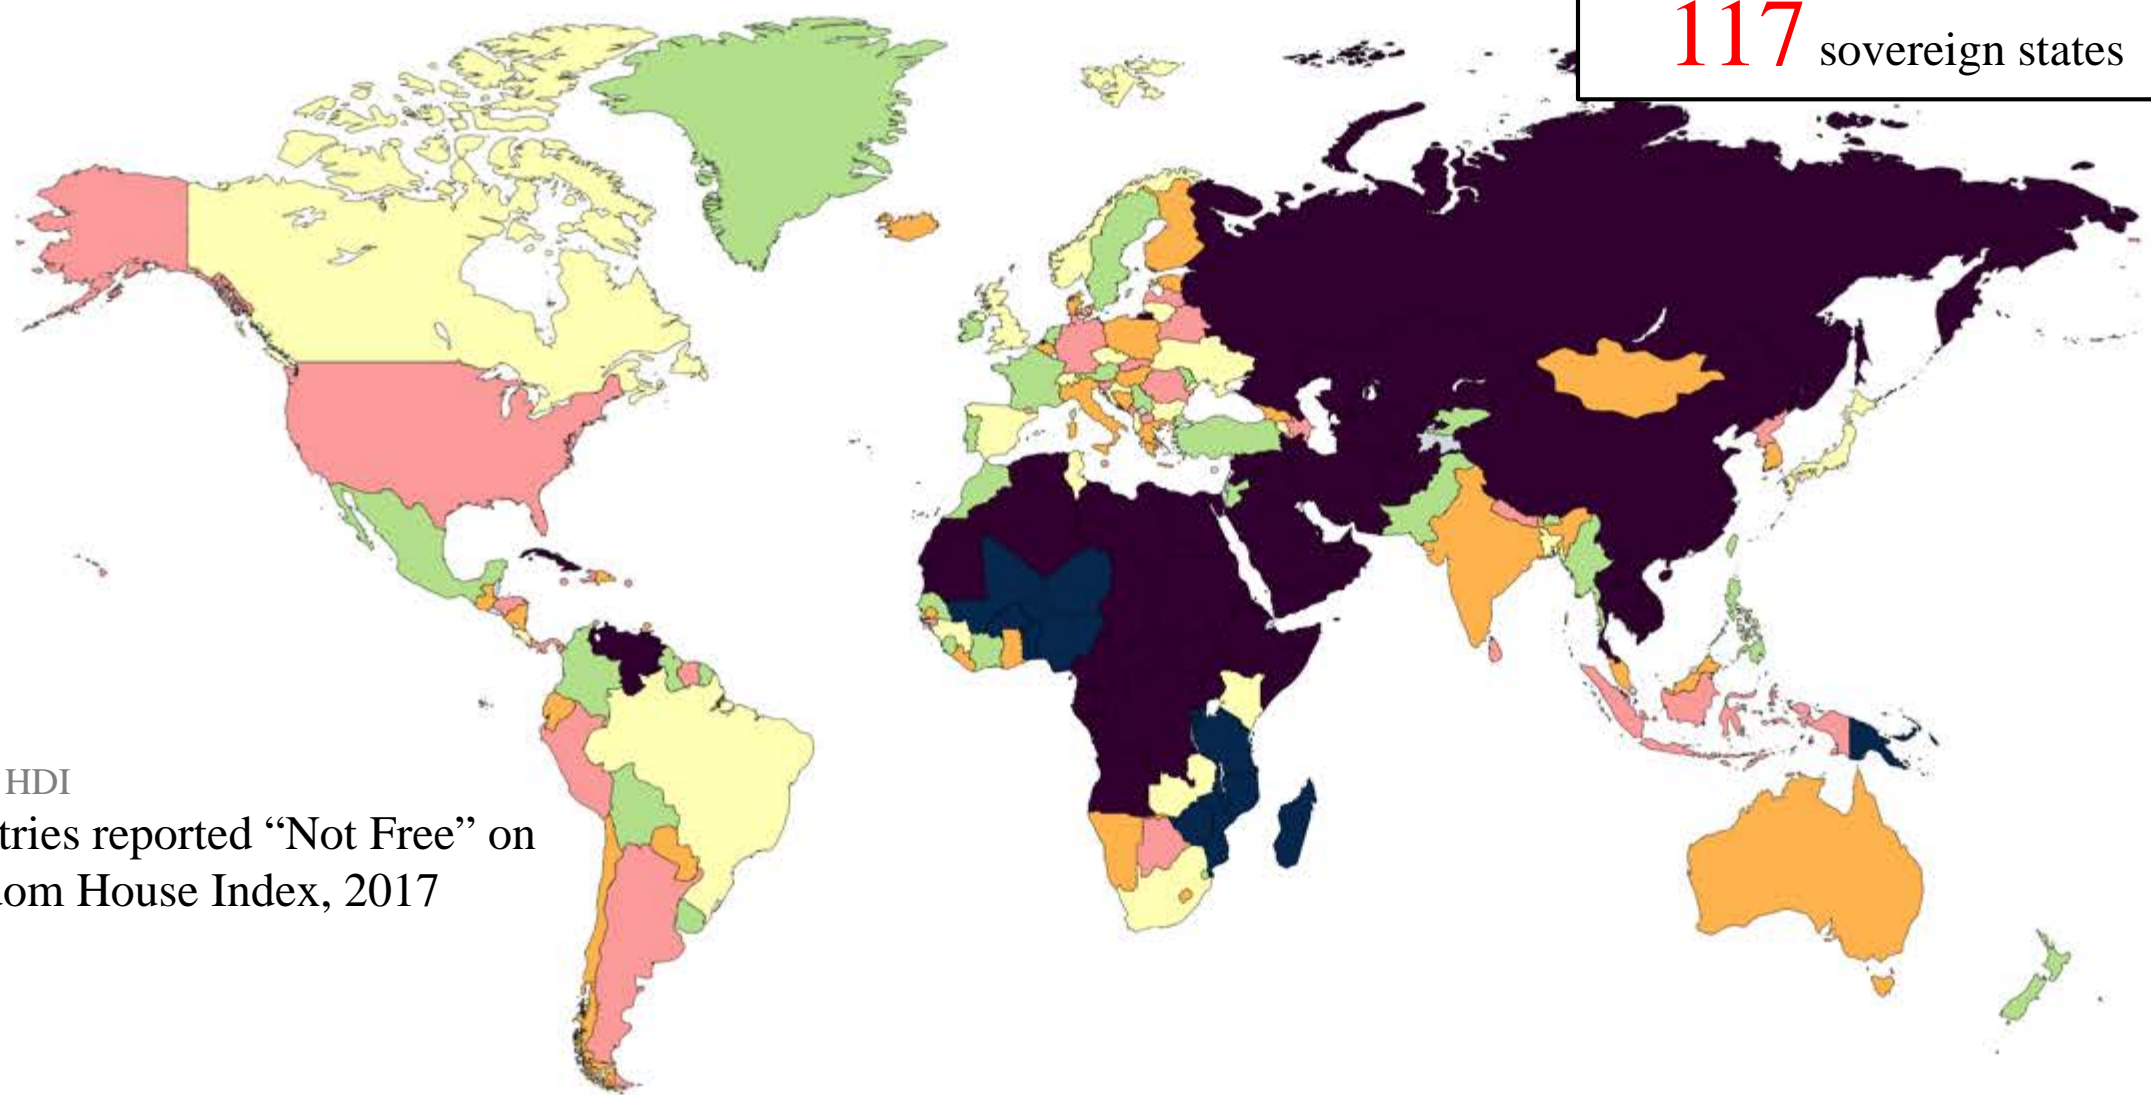

The background is a dense field of multi-colored stars (red, blue, green, white) against a black space. A faint, light-colored grid is overlaid on the scene, creating a perspective effect. The text is centered in the upper half of the image.

- Narcotics
- Organized
- Other
- Suspicious Individual
- Terrorism

The international community:
193 sovereign states

The international community:
148 sovereign states

■ Countries reported “Low” on Human Development Index, 2016

The international community:
117 sovereign states

■ “Low” HDI
■ Countries reported “Not Free” on Freedom House Index, 2017

The international community:
80 sovereign states

- “Low” HDI
- “Not Free” on Freedom House
- Countries “Warning” or “Failing” on Fragile States Index, 2017

The international community:
57 sovereign states

- “Low” HDI
- “Not Free” on Freedom House
- “Warning” or “Failing” on FSI
- Countries considered “Corrupt” (score < 40) on Transparency International Index, 2016