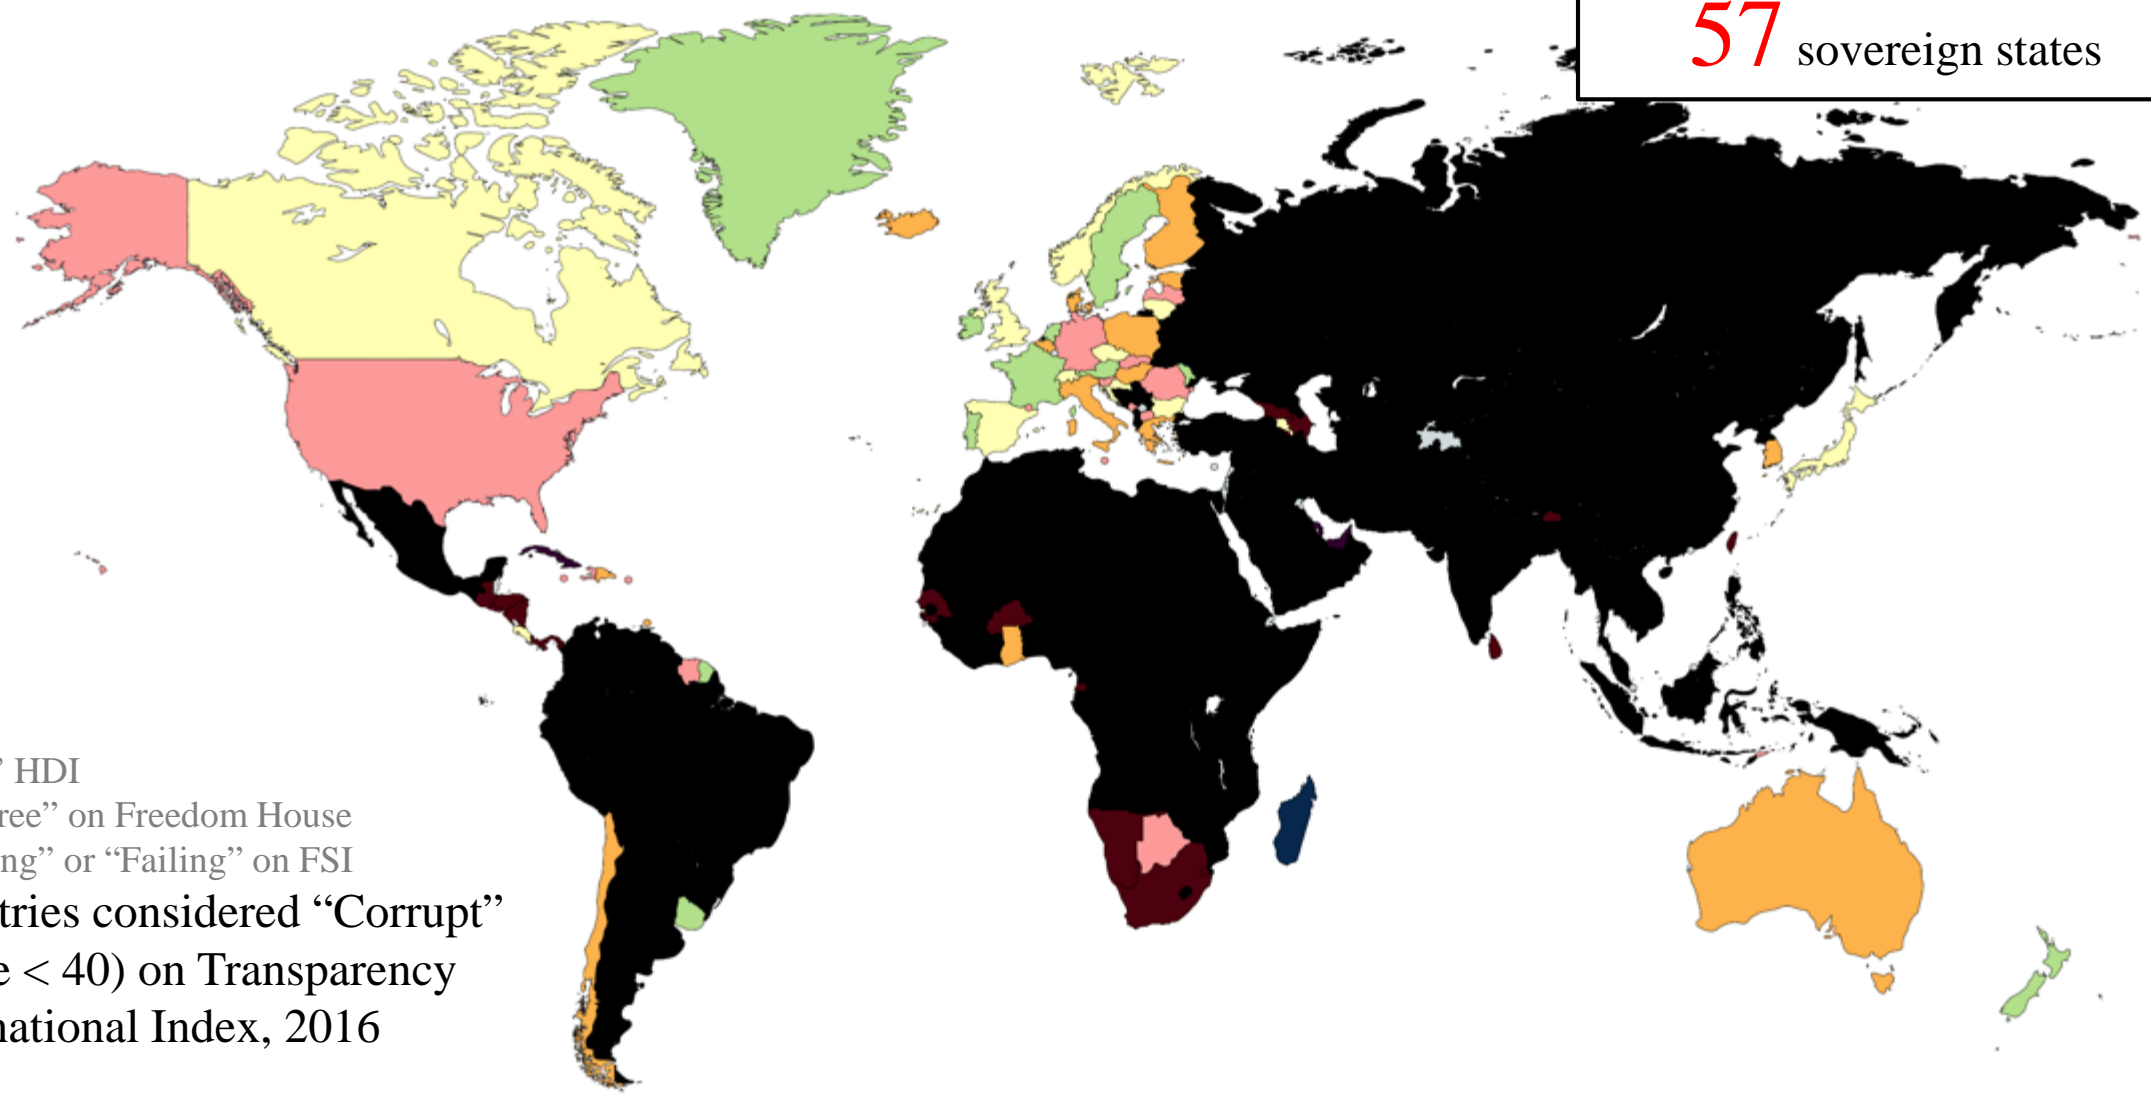

The background is a dense field of multi-colored stars (red, blue, green, white) against a black space. A faint, light-colored grid is overlaid on the scene, creating a perspective effect. The text is centered in the upper half of the image.

- Narcotics
- Organized
- Other
- Suspicious Individual
- Terrorism

The international community:
193 sovereign states

The international community:
148 sovereign states

■ Countries reported “Low” on Human Development Index, 2016

The international community:
117 sovereign states

■ “Low” HDI
■ Countries reported “Not Free” on Freedom House Index, 2017

The international community:
80 sovereign states

- “Low” HDI
- “Not Free” on Freedom House
- Countries “Warning” or “Failing” on Fragile States Index, 2017

The international community:
57 sovereign states

- “Low” HDI
- “Not Free” on Freedom House
- “Warning” or “Failing” on FSI
- Countries considered “Corrupt” (score < 40) on Transparency International Index, 2016