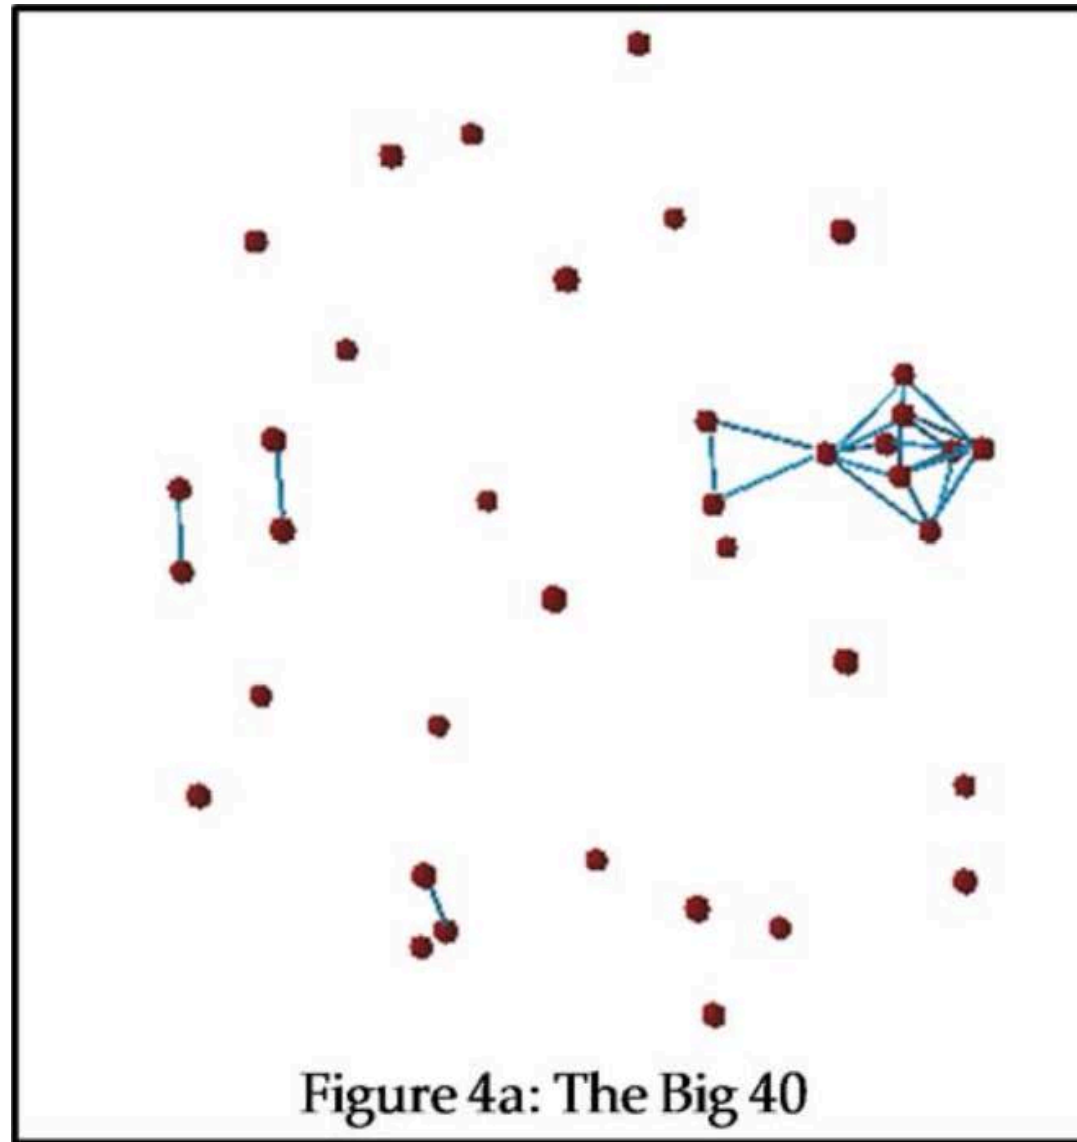

The background is a dense field of multi-colored stars (red, blue, green, white) against a black space. A faint, light-colored grid is overlaid on the scene, creating a perspective effect. The text is centered in the upper half of the image.

Beyond Convergence

Hudson Institute
Wednesday, 15th November

7b cell phones worldwide

211 terabits/second in 2014

Stedman's Spoiler Typology (1997)

Network Connectivity

Figure 4c: Connected Network (n=2,739)

- Narcotics
- Organized
- Other
- Suspicious Individual
- Terrorism

The international community:
193 sovereign states

The international community:
148 sovereign states

■ Countries reported “Low” on Human Development Index, 2016