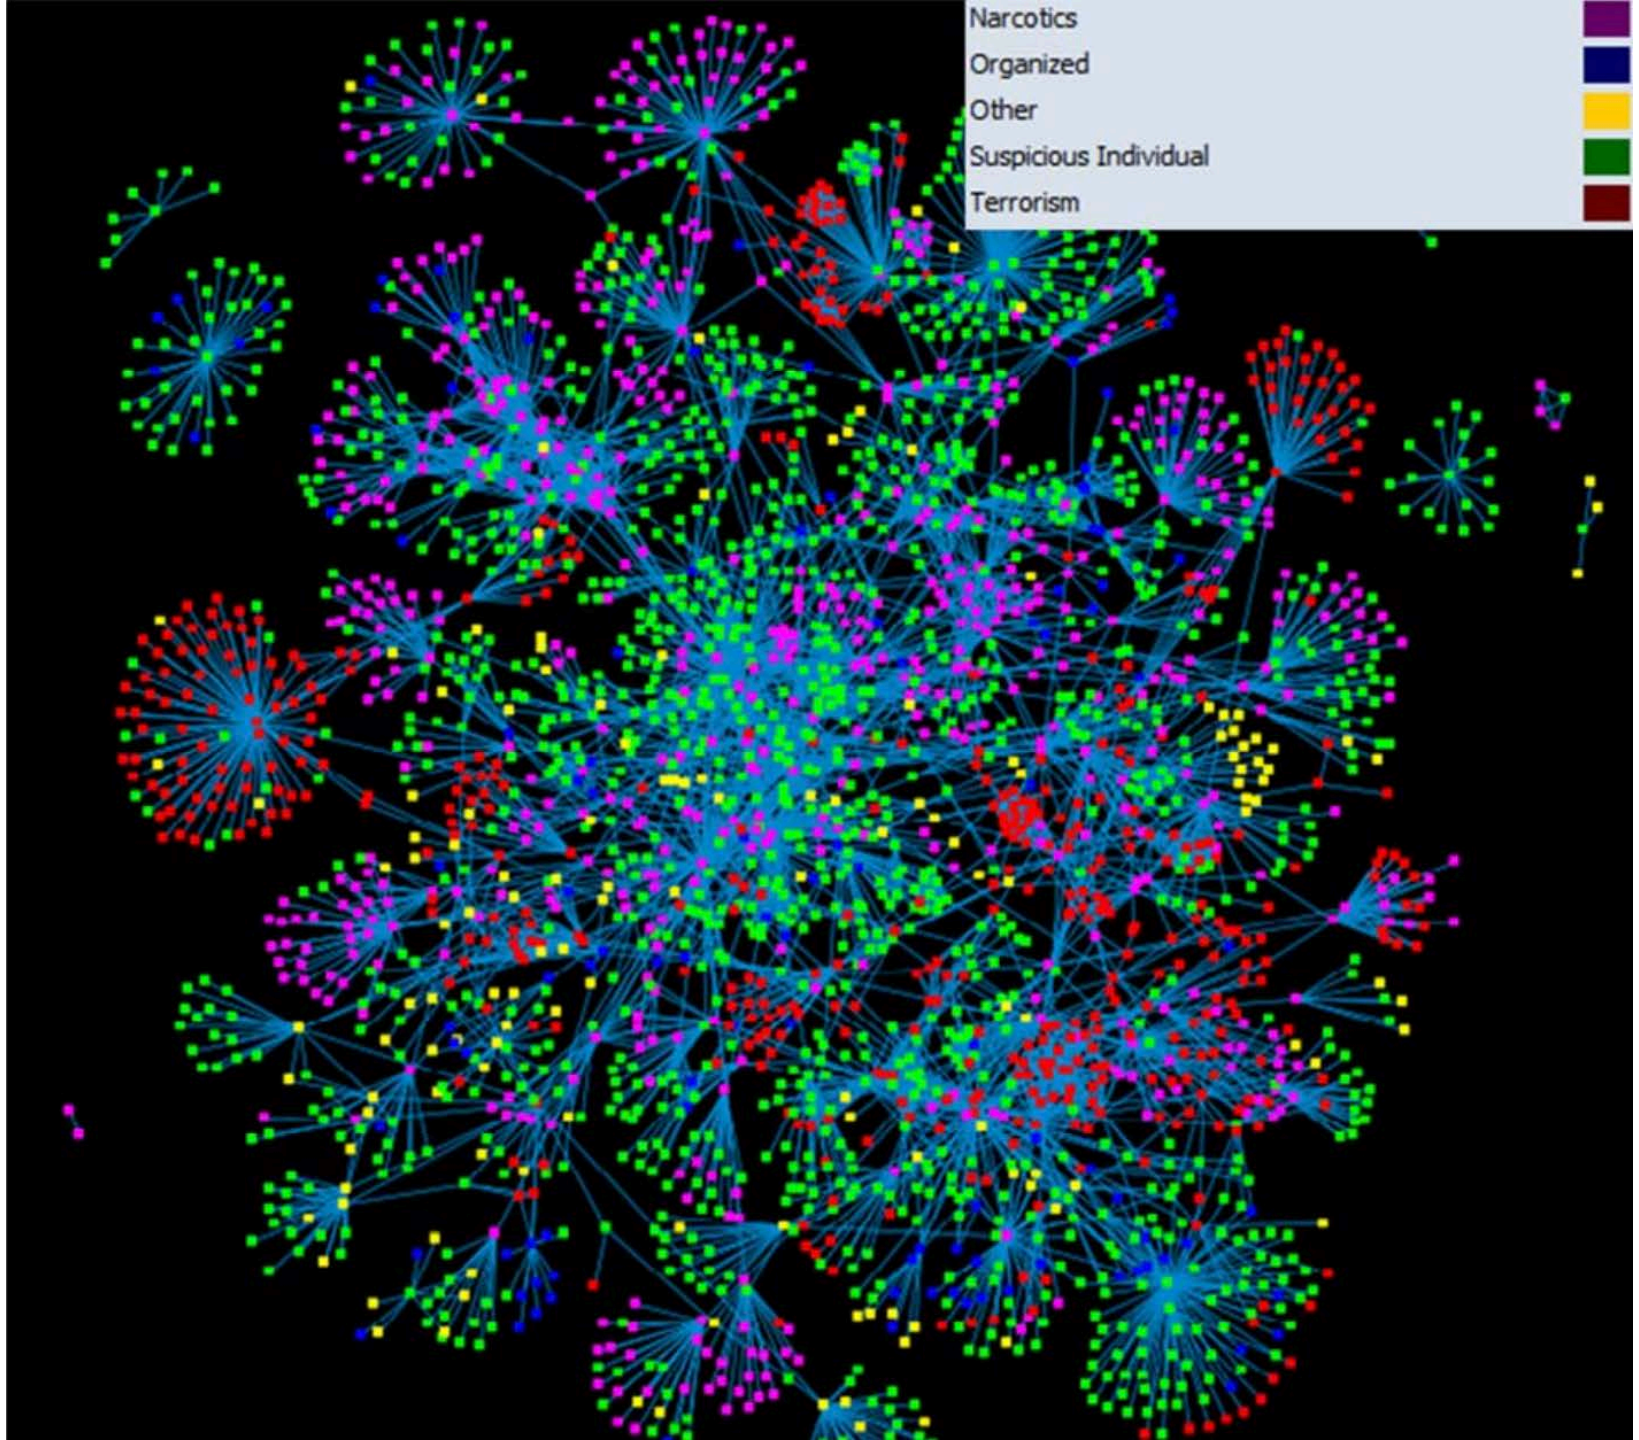

The background is a dense field of multi-colored stars (red, blue, green, white) against a black space. A faint, light-colored grid is overlaid on the scene, creating a perspective effect. The text is centered in the upper half of the image.

Beyond Convergence

Hudson Institute
Wednesday, 15th November

7b cell phones worldwide

211 terabits/second in 2014

Stedman's Spoiler Typology (1997)

Network Connectivity

Figure 4c: Connected Network (n=2,739)

- Narcotics
- Organized
- Other
- Suspicious Individual
- Terrorism

The international community:
193 sovereign states

The international community:
148 sovereign states

■ Countries reported “Low” on Human Development Index, 2016

The international community:
117 sovereign states

■ “Low” HDI
■ Countries reported “Not Free” on Freedom House Index, 2017

The international community:
80 sovereign states

- “Low” HDI
- “Not Free” on Freedom House
- Countries “Warning” or “Failing” on Fragile States Index, 2017