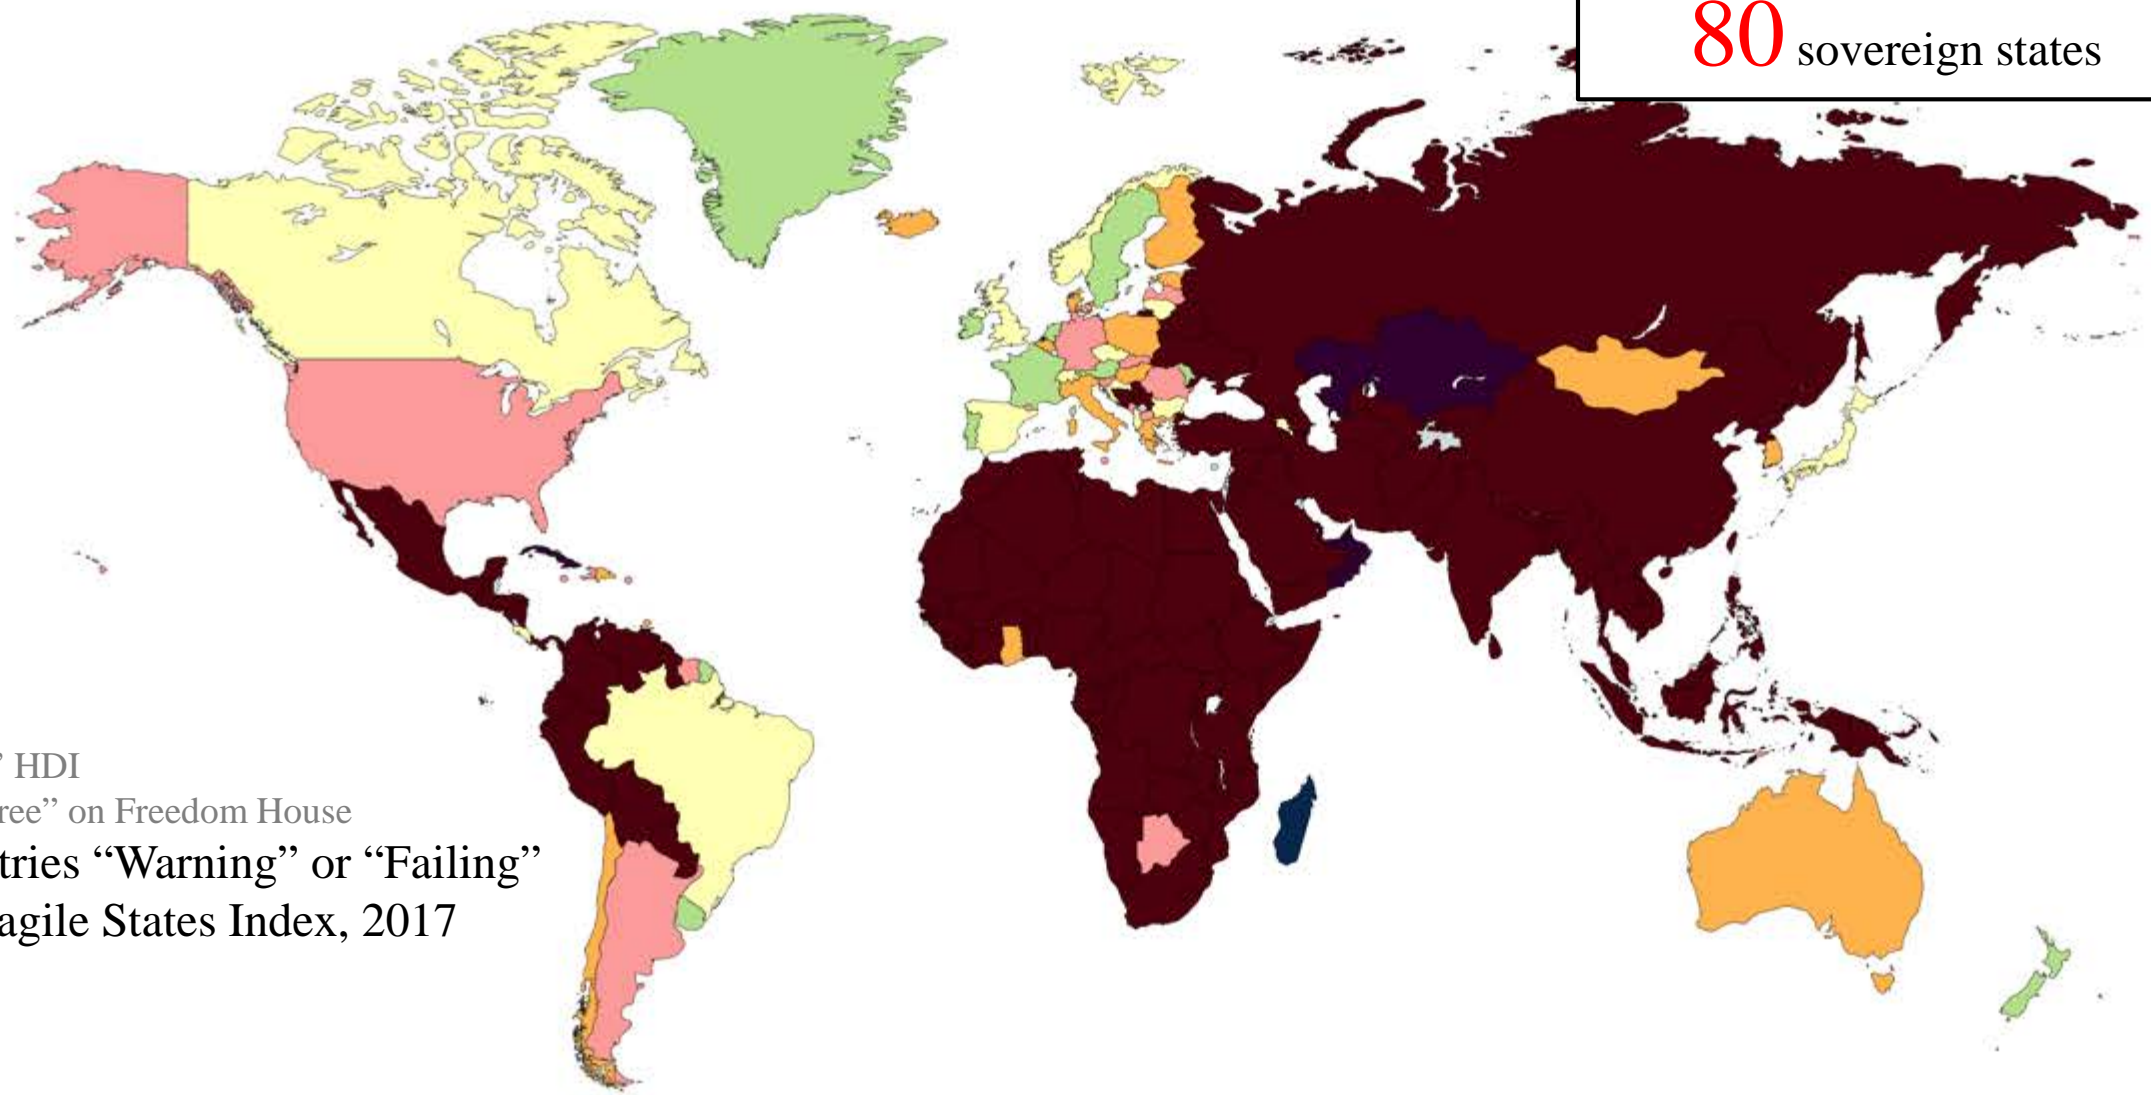

The background is a dense field of multi-colored stars (red, blue, green, white) against a black space. A faint, light-colored grid is overlaid on the scene, creating a perspective effect. The text is centered in the upper half of the image.

- Narcotics
- Organized
- Other
- Suspicious Individual
- Terrorism

The international community:
193 sovereign states

The international community:
148 sovereign states

■ Countries reported “Low” on Human Development Index, 2016

The international community:
117 sovereign states

■ “Low” HDI
■ Countries reported “Not Free” on Freedom House Index, 2017

The international community:
80 sovereign states

- “Low” HDI
- “Not Free” on Freedom House
- Countries “Warning” or “Failing” on Fragile States Index, 2017

The international community:
57 sovereign states

- “Low” HDI
- “Not Free” on Freedom House
- “Warning” or “Failing” on FSI
- Countries considered “Corrupt” (score < 40) on Transparency International Index, 2016