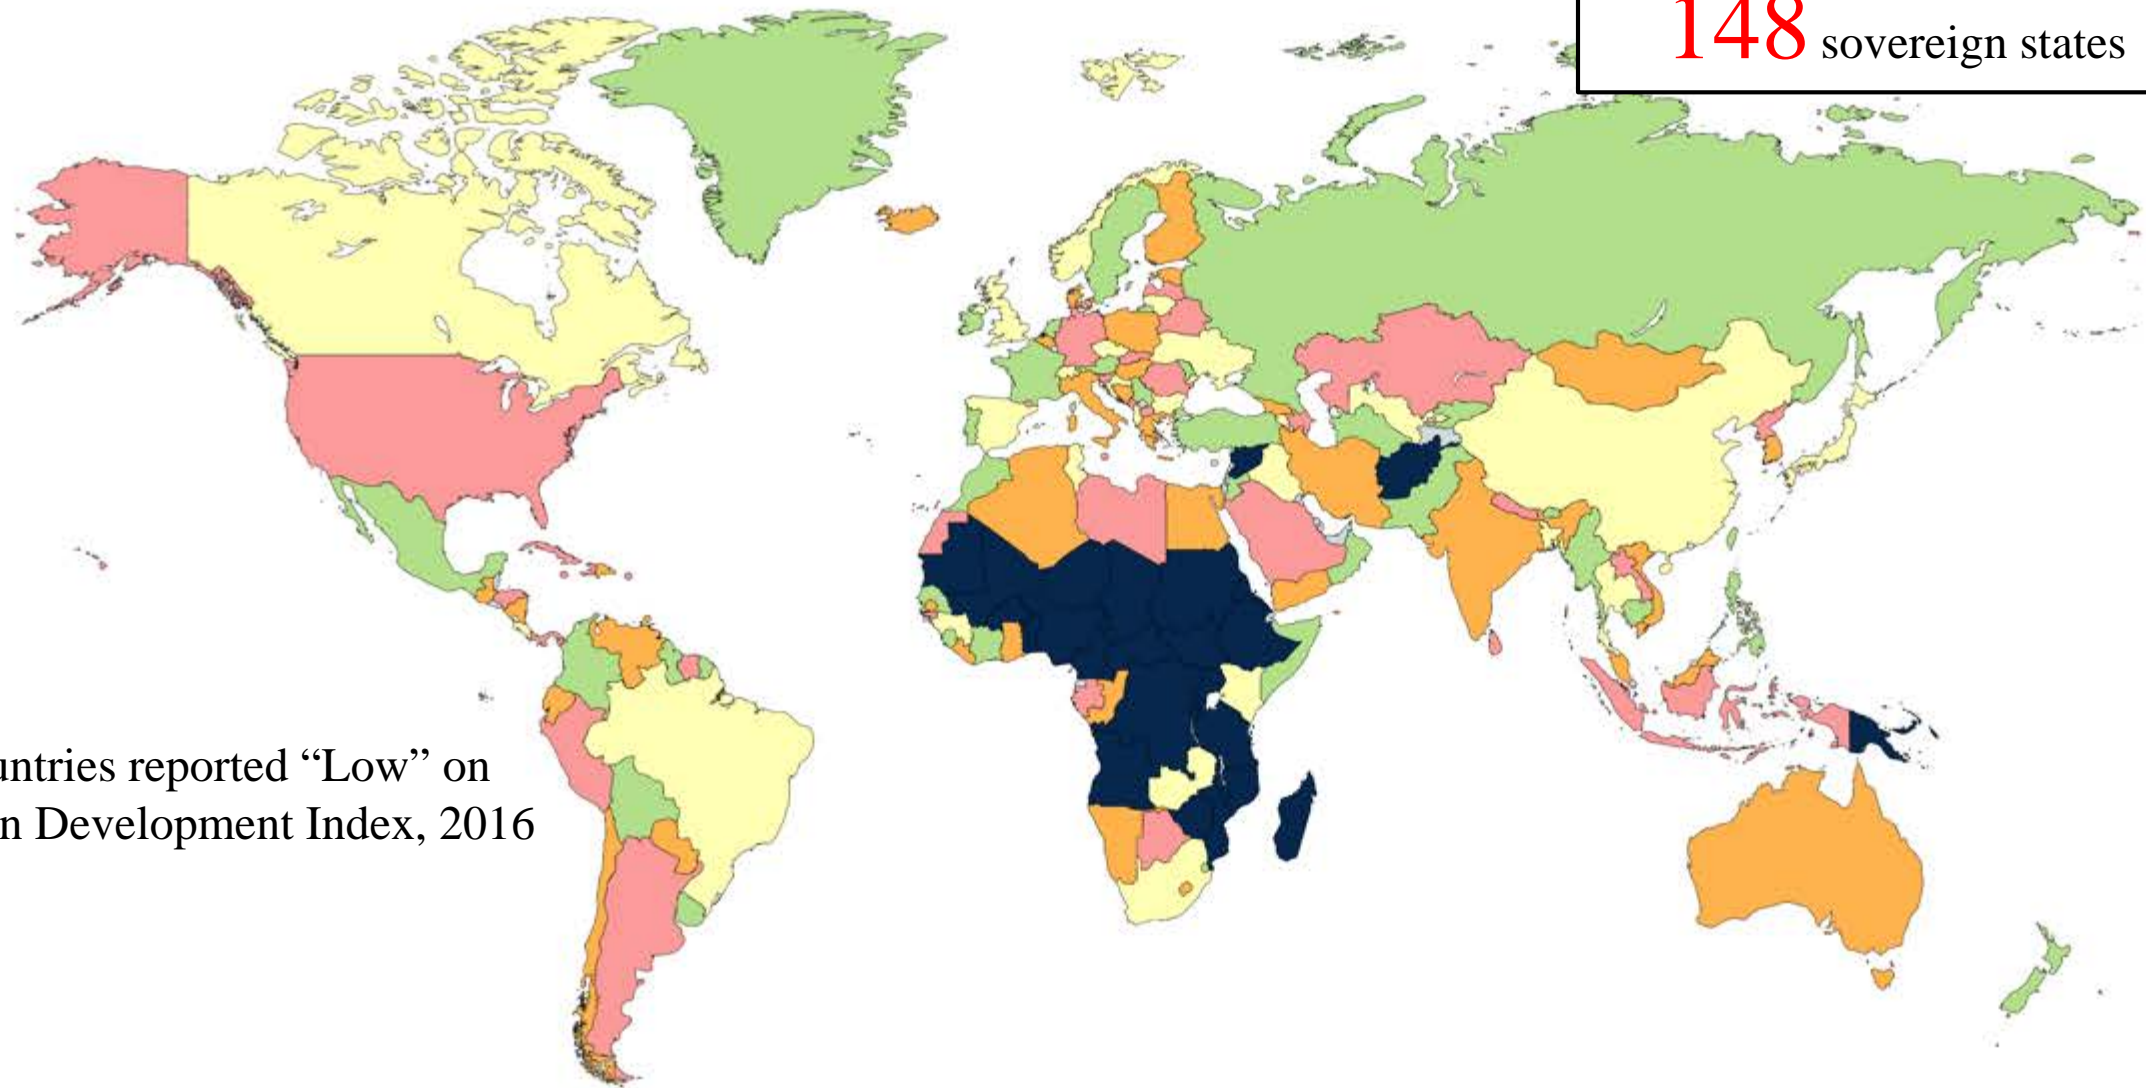

The background is a dense field of multi-colored stars (red, blue, green, white) against a black space. A faint, light-colored grid is overlaid on the scene, creating a perspective effect. The text is centered in the upper half of the image.

- Narcotics
- Organized
- Other
- Suspicious Individual
- Terrorism

The international community:
193 sovereign states

The international community:
148 sovereign states

■ Countries reported “Low” on Human Development Index, 2016

The international community:
117 sovereign states

■ “Low” HDI
■ Countries reported “Not Free” on Freedom House Index, 2017

The international community:
80 sovereign states

- “Low” HDI
- “Not Free” on Freedom House
- Countries “Warning” or “Failing” on Fragile States Index, 2017

The international community:
57 sovereign states

- “Low” HDI
- “Not Free” on Freedom House
- “Warning” or “Failing” on FSI
- Countries considered “Corrupt” (score < 40) on Transparency International Index, 2016