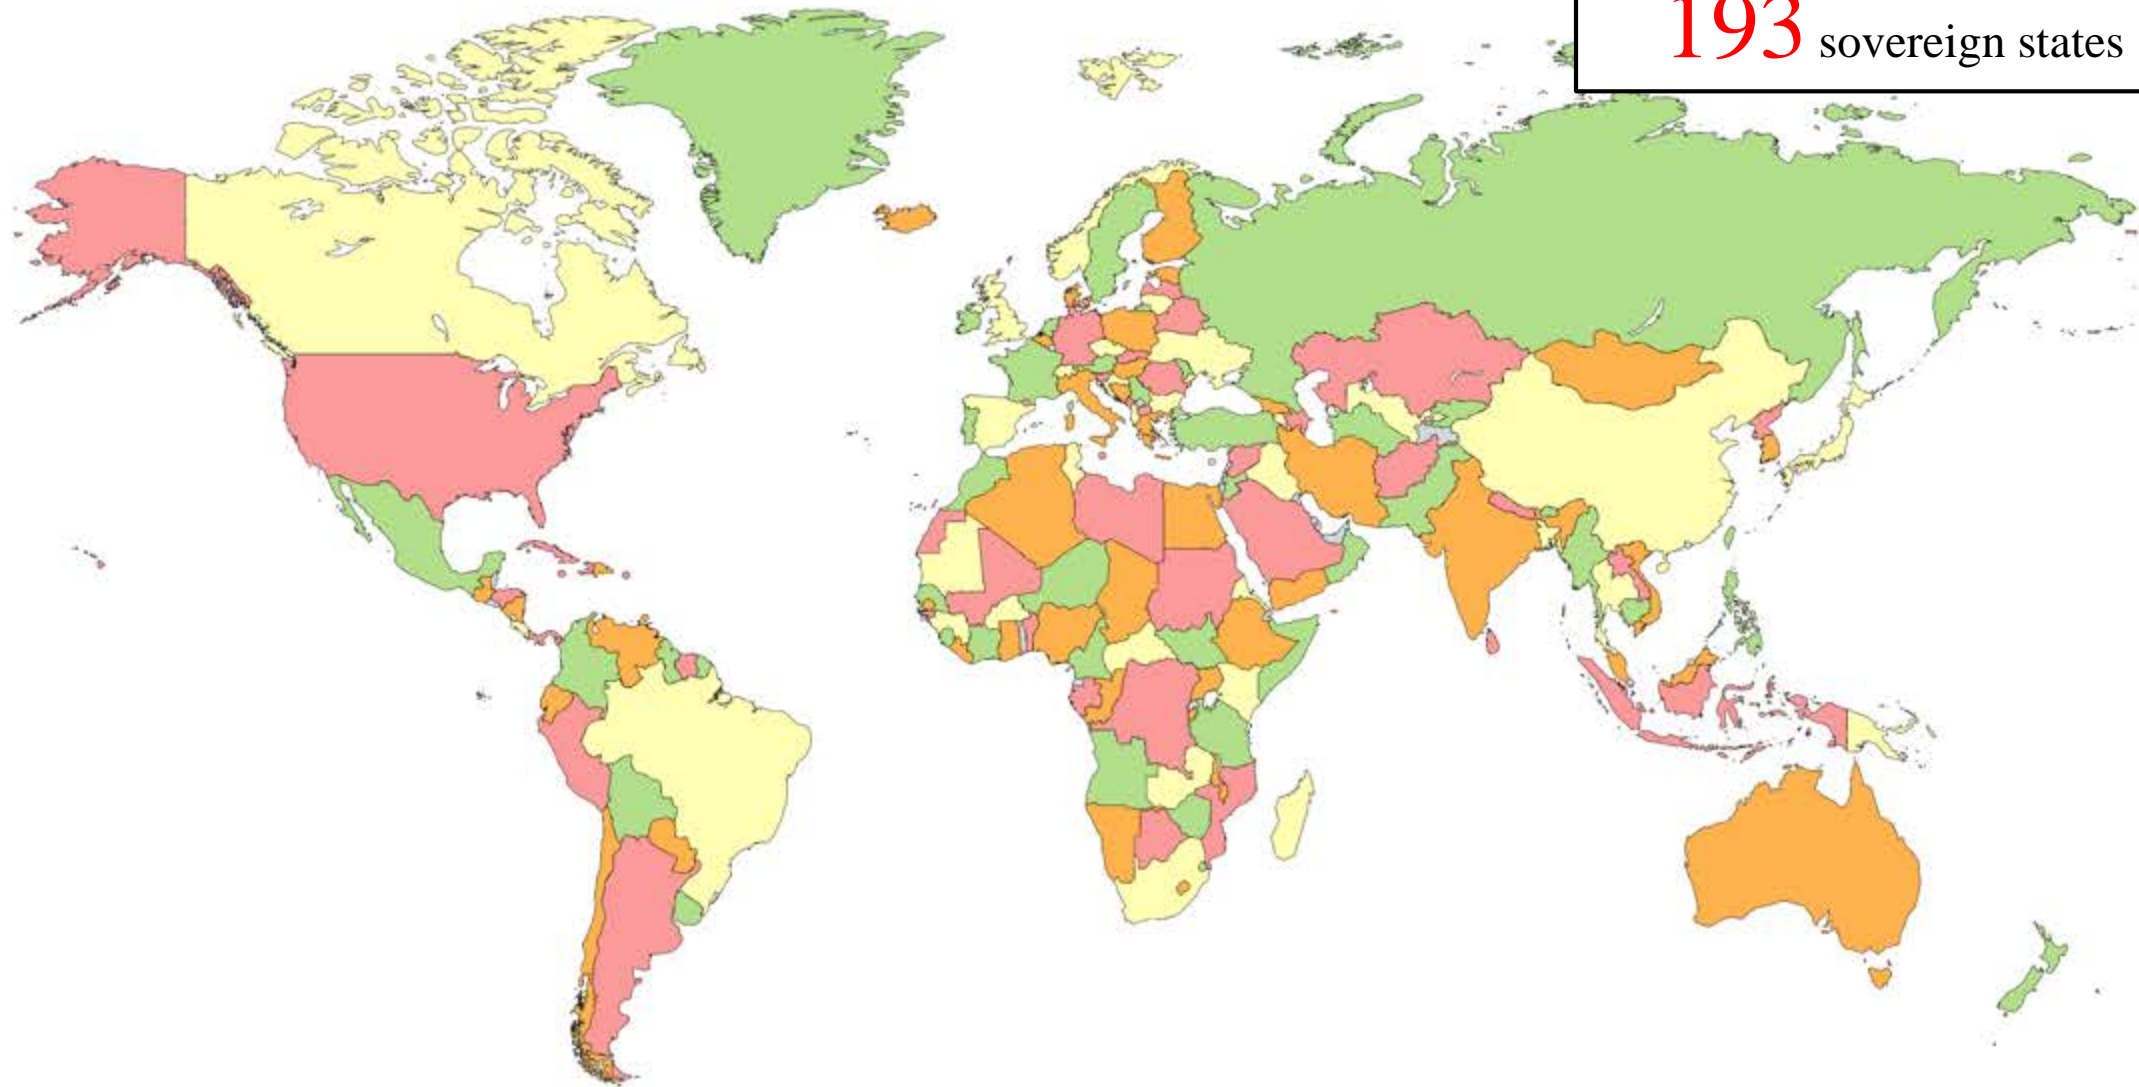

The background is a dense field of multi-colored stars (red, blue, green, white) against a black space. A faint, light-colored grid is overlaid on the scene, creating a perspective effect. The text is centered in the upper half of the image.

- Narcotics
- Organized
- Other
- Suspicious Individual
- Terrorism

The international community:
193 sovereign states

The international community:
148 sovereign states

■ Countries reported “Low” on Human Development Index, 2016

The international community:
117 sovereign states

■ “Low” HDI
■ Countries reported “Not Free” on Freedom House Index, 2017

The international community:
80 sovereign states

- “Low” HDI
- “Not Free” on Freedom House
- Countries “Warning” or “Failing” on Fragile States Index, 2017

The international community:
57 sovereign states

- “Low” HDI
- “Not Free” on Freedom House
- “Warning” or “Failing” on FSI
- Countries considered “Corrupt” (score < 40) on Transparency International Index, 2016